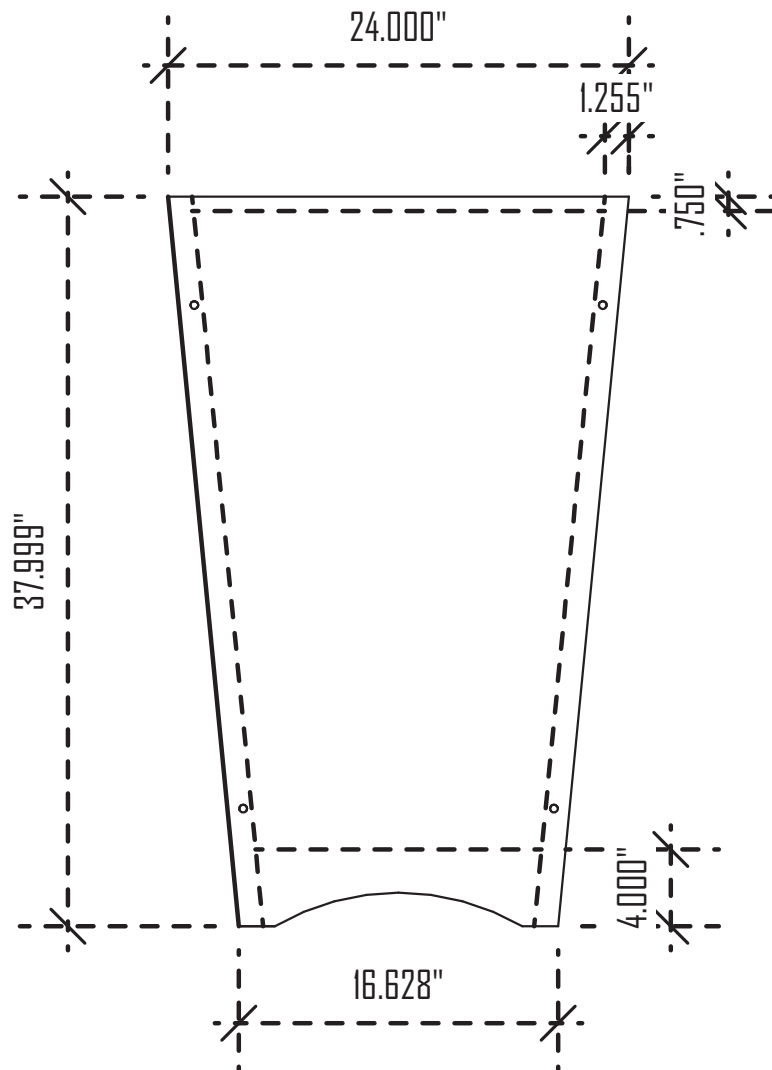

NOTE: Graphic files must be @ 150 dpi finished Size. DO NOT send Flattened Files. Production can not manipulate the content, proportion or color of these files.

Internal dotted lines represent approximate inside dimensions of side panels, floor, and counter edge.