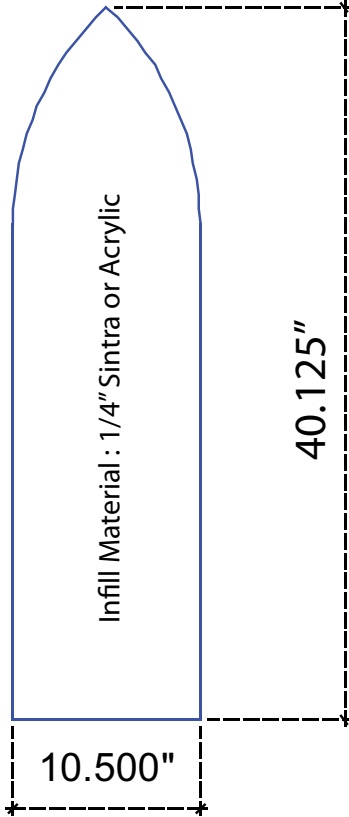

iPad Kiosk Halo

11"

Note: Custom shape/sizes available.

Print Size: 11"w x 16"h
Final/Live Area: 10.5"w x 15.5"h

This is hidden behind clamshell (1.5" thick).

iPad Kiosk Face Plate Graphic

Print Size: 8.75"w x 12.25"h
Final/Live Area: 8.25"w x 11.75"h

Double-sided Direct Print on InFill on 1/4"

Product Name: MOD-1356
Process: HD
Material: 1/4" & 1/8" Sintra
Effective Date: 10.14.2013

NOTE: Graphic files must be @ 150 dpi Finished Size.
DO NOT send Flattened Files.
Production can not manipulate the content, proportion or color of these files.

NOTE: These dimensions are for graphic layout purposes.