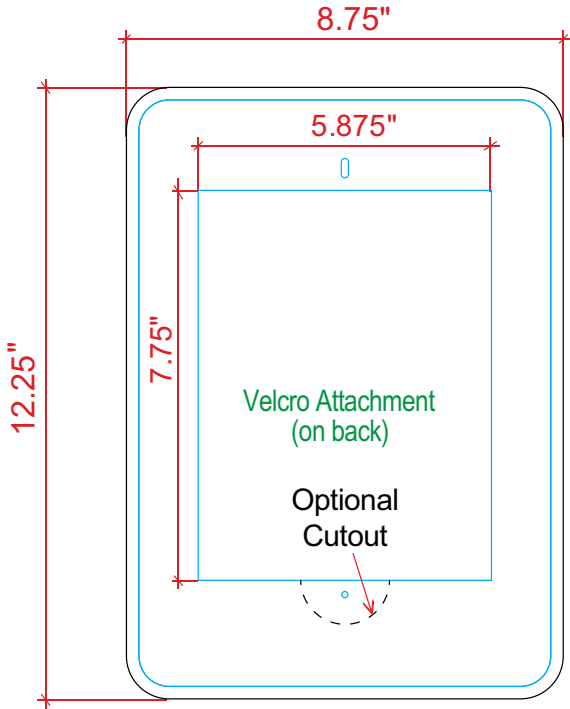

iPad Kiosk Halo

11"

Note: Custom shape/sizes available.

Print Size: 11"w x 16"h
Final/Live Area: 10.5"w x 15.5"h

This is hidden behind clamshell (1.5" thick).

iPad Kiosk Face Plate Graphic

Print Size: 8.75"w x 12.25"h
Final/Live Area: 8.25"w x 11.75"h

Double-sided Direct Print on InFill on 1/4"

Product Name: MOD-1356
Process: HD
Material: 1/4" & 1/8" Sintra
Effective Date: 10.14.2013

NOTE: Graphic files must be @ 150 dpi Finished Size.
DO NOT send Flattened Files.
Production can not manipulate the content, proportion or color of these files.

NOTE: These dimensions are for graphic layout purposes.