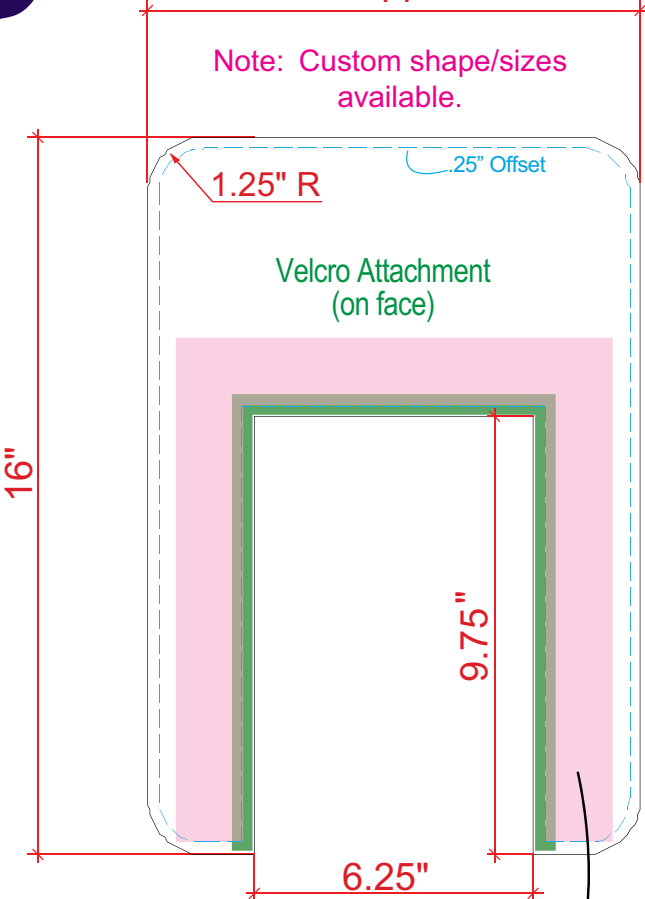

iPad Kiosk Halo

11"

Note: Custom shape/sizes available.

Print Size: 11"w x 16"h
Final/Live Area: 10.5"w x 15.5"h

This is hidden behind clamshell (1.5" thick).

iPad Kiosk Face Plate Graphic

Print Size: 8.75"w x 12.25"h
Final/Live Area: 8.25"w x 11.75"h

Double-sided Direct Print on InFill on 1/4"

Product Name: MOD-1356
Process: HD
Material: 1/4" & 1/8" Sintra
Effective Date: 10.14.2013

NOTE: Graphic files must be @ 150 dpi Finished Size.
DO NOT send Flattened Files.
Production can not manipulate the content, proportion or color of these files.

NOTE: These dimensions are for graphic layout purposes.