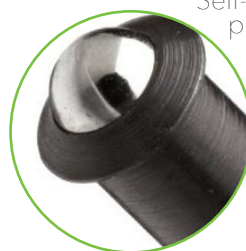

Black

TABLE ASSEMBLY

Assembled
30" W x 38" H
22 lbs.

CHAIR ASSEMBLY

Assembled
20" W x 28" H
9 lbs.

TWO SETUP OPTIONS

Self-locking
plungers hold
components in place

Patent Pending

QUICK, NO-TOOL ASSEMBLY
in about a minute

SERIES **NEO**TM

CUSTOMIZABLE
with brand and messaging

Print your brand/
message on
interchangeable inlays

BRANDABLE | VERSATILE

Patent Pending

Replaceable inlays can be any 1/16" substrate